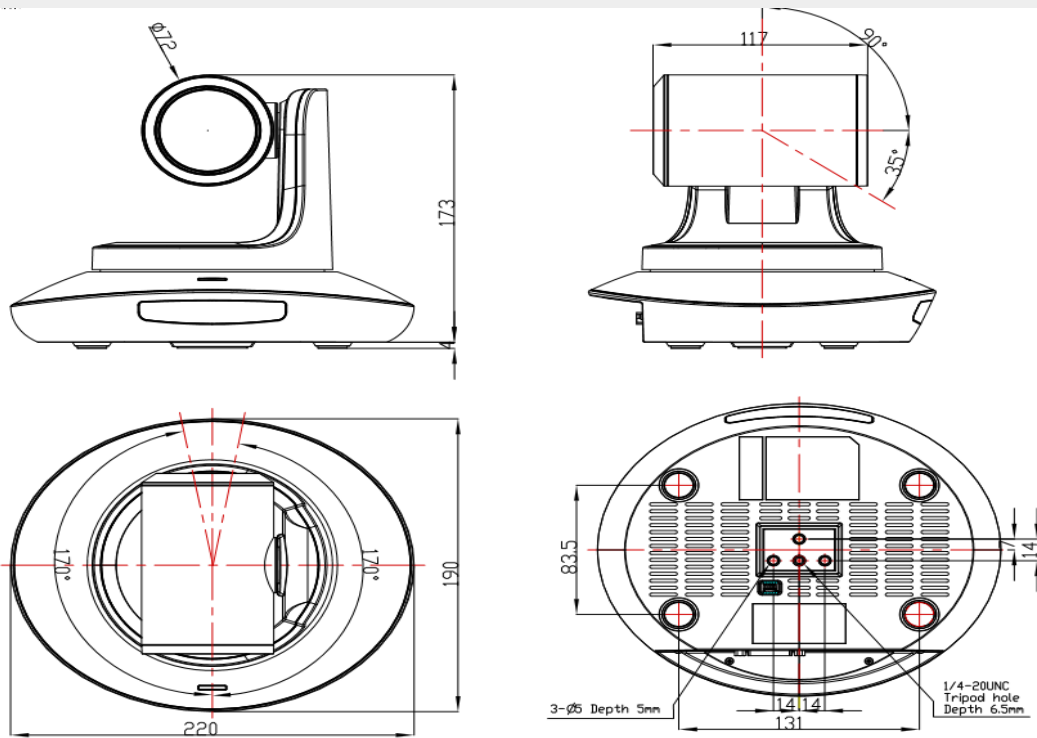

Features

- 3840x2160 p30 Ultra HD video resolution;
- Smooth PTZ mechanical design, accurate pan tilt motor control;
- WDR, 3D Noise Reduction feature;
- 128 presets;
- Image flip function, support upside-down installation;
- RS232/RS485 control, standard Sony Visca, Pelco P/D control protocol;
- support WDR, 3DNR function;

Output Interface

Dimensional Drawing (mm)

Technical Spec

Image Sensor	1/2.5 inch, 8.51MegaPixel high quality CMOS sensor
Video Format	YUY2(USB3.0): 3840*2160@10; 2592*1944@15; 2048*1536@20; 1600*1200@30; 1920*1080@25/30; 1280*720@25/30; 1024*768@25/30; 1024*576@25/30; 800*600@25/30
	MJPEG/H.264/H.265(USB3.0 back support USB2.0): 3840*2160@30; 2592*1944@30; 2048*1536@30; 1600*1200@30; 1920*1080@30; 1280*720@30; 1024*768@30; 1024*576@30; 800*600@30
	YUY2(USB2.0): 1920*1080@10; 1280*720@15; 1024*768@25; 1024*576@30; 800*600@30; 640*480@30
Optical Zoom	5X
Digital Zoom	3X
FOV	26.5 (tele) ~ 85° (wide)
F.no.	Wide: 2 Tele: 2.8
Focus Length	f=2.8(near)~14mm(Far)
Min. Focus Distance	Wide: 0.3m Tele: 1.5m
Preset	Remote controller: 10; RS232: 128; Accuracy: 0.1°
Pan Rotation Angle	-170° ~ +170°
Tilt Rotation Angle	-30° ~ +90°
Pan Rotation Speed	0°~120°/s
Tilt Rotation Speed	0°~80°/s
Control Port	UVC/RS232/RS485
Video Port	USB3.0/USB2.0
Noise Reduction	2D&3D
SNR	>50dB
Min. Illumination	0.01 lux
White Balance	Auto/Indoor/Outdoor/Manual/Auto/Sodium Lamp Auto/Sodium Lamp
Anti-Flicker	OFF/50Hz/60Hz
Night Mode	Supported
Gamma	Supported
Up-Side Down	Supported

Image Mirror	Supported
Focus	Auto/Manual
Iris	Auto/Manual
Electrical Shutter	Auto/Manual
BLC	Auto/Manual
Pan/Tilt Flip	Supported
Input Voltage	DC12V/USB3.0(5.0V), support powered via USB3.0
Dimension (W x H x W)	220mm×173mm×117mm
Net Weight	1.25kg (2.8 LBS)